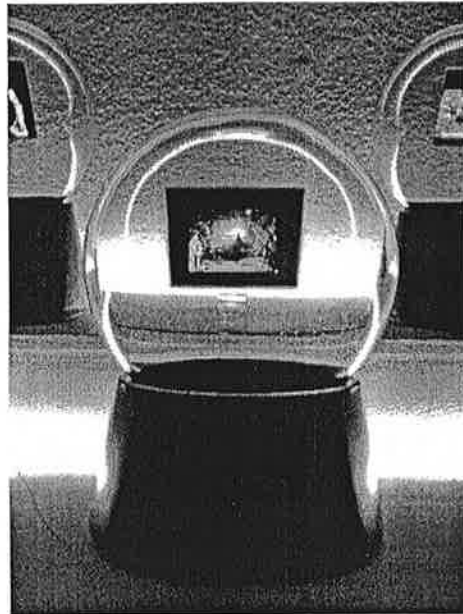

Gallery

Media Release

February 24 – April 8
In Your Dreams
Gisele Amantea

Gisele Amantea,
detail from *In Your Dreams*, 1999

In Your Dreams is an installation by Montreal artist Gisele Amantea consisting of thirty-one tiny globes - echoing the omnipresent souvenir store 'snow domes' - each containing tiny video projections that seem to float before the eyes. Filmic moments play on the screens, from Fellini's *La Strada* and Cocteau's *Beauty and the Beast*, to *King Kong* and *The Best of Betty Boop*, as do images of twirling ballerinas and ceramic figurines. The video sequences reveal a study of desire, love, despair and the fantasy-laden ways in which women have been represented in popular culture.